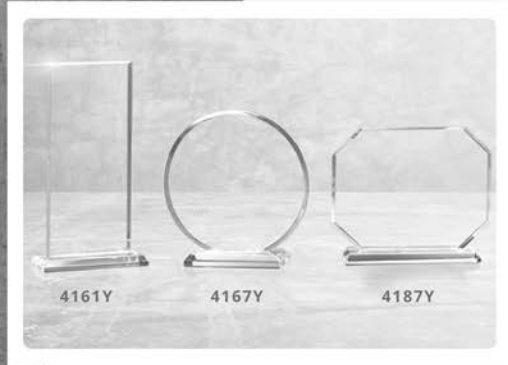

Select a Design

With eight different designs to choose among, you can create the perfect item for your program.

Choose an Accent

Each award design has multiple accent options. Pick your preferred style, in either silver or gold.

Personalize the Award

Once the accent is selected, enhance your award with a meaningful phrase in Deep Etch.