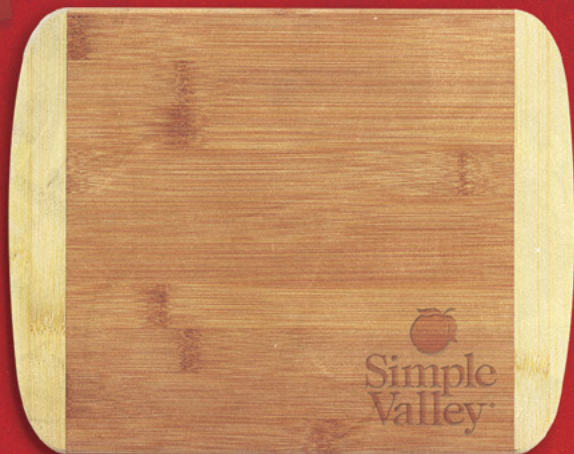

\$4²⁹

TOTALLY  BAMBOO

Totally Bamboo® Two-Tone 11" x 8 3/4" Cutting Board

Item: TTBI290.....

Features

- Two-tone features lighter bamboo color on both ends
- Great for serving appetizers
- Light weight

Imprints