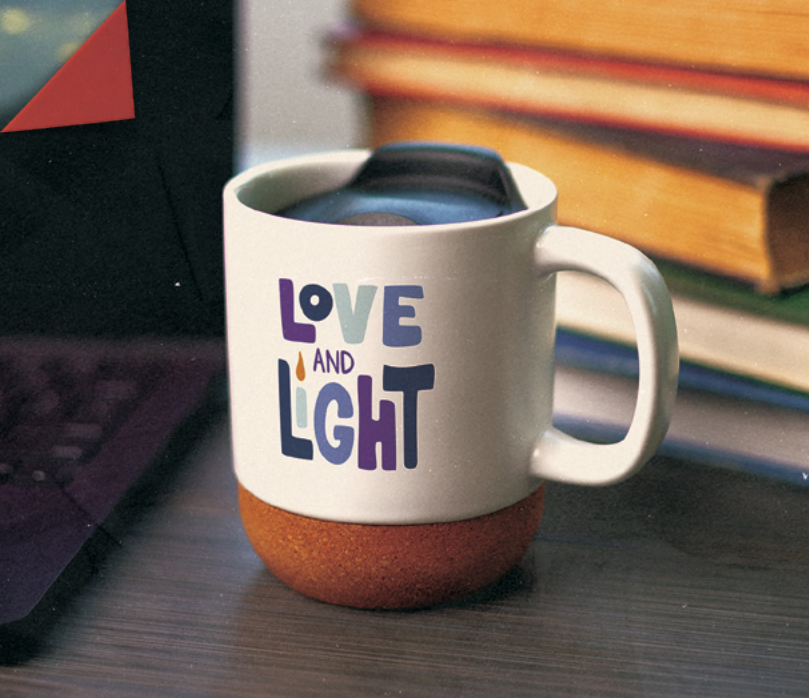

Imprints

- Screen Print
- Spectrum
- Spectrum 360
- Chisel It
- Eyecandy
- Eyecandy Jumbo

Colors

As Low As
\$14¹⁹

**Fairbank 12 oz. Cork Base
Ceramic Mug**

Item: TM23407

Features

- Smooth ceramic body
- Slip resistant cork base