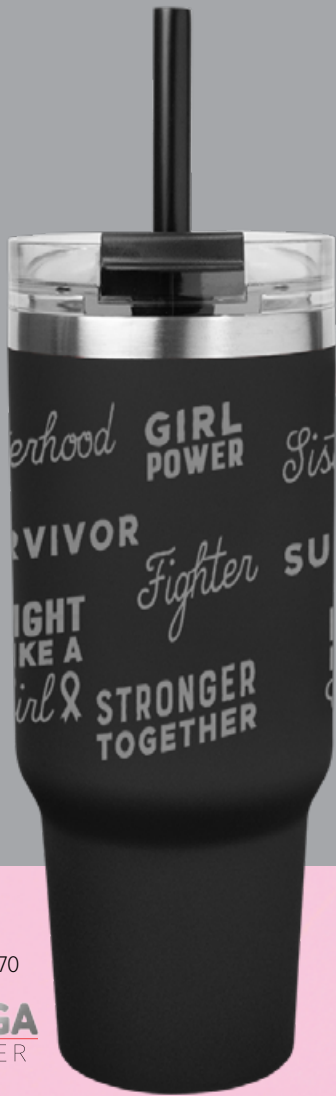

#500770

MEGA
LASER

#500770 - 40 OZ. FULL LASER NAOMI INTREPID STAINLESS STEEL TUMBLER

1. Stainless Steel Outer And Inner · Powder Coated Finish
   - Double Wall Construction For Insulation Of Hot Or Cold Liquids
   - Keeps Drinks Cold Up To 24 Hours And Hot Up To 8 Hours
   - Screw On, Spill-Resistant Lid With Straw Hole And 12" Straw
   - Vacuum Insulated · Meets Fda Requirements
   - BPA Free · Hand Wash Recommended
   - Stock Design: Pink Awareness 63
2. As Low As $20.85(C) | Min. 40