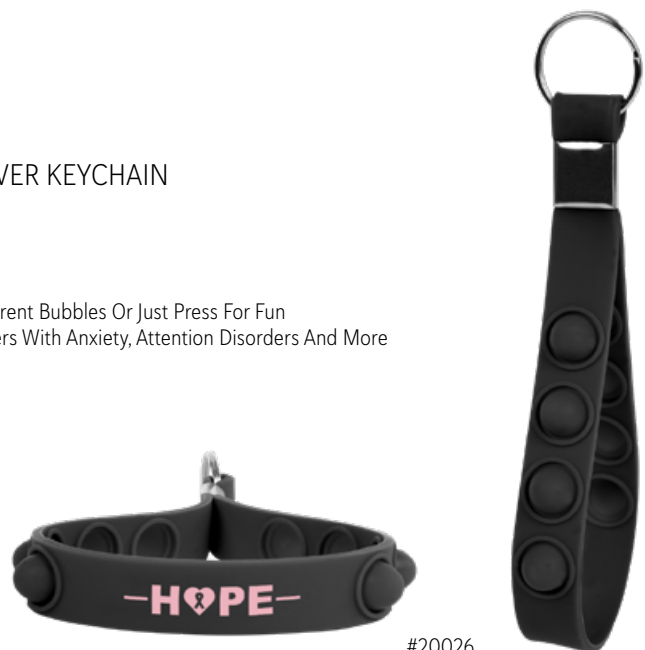

#20026 PUSH POP STRESS RELIEVER KEYCHAIN

1. Made Of Silicone
   - Split Ring Attachment
   - Fun Stress Reliever
   - Press Bubbles Down To Relieve Stress
   - Make Your Own Pattern By Pressing On Different Bubbles Or Just Press For Fun
   - Encourages Focus And Self-Soothing For Users With Anxiety, Attention Disorders And More
   - Perfect For Reducing Stress And Boredom
   - Stock Design: Pink Awareness 18
2. As Low As $2.09(C) | Min. 100

#20026