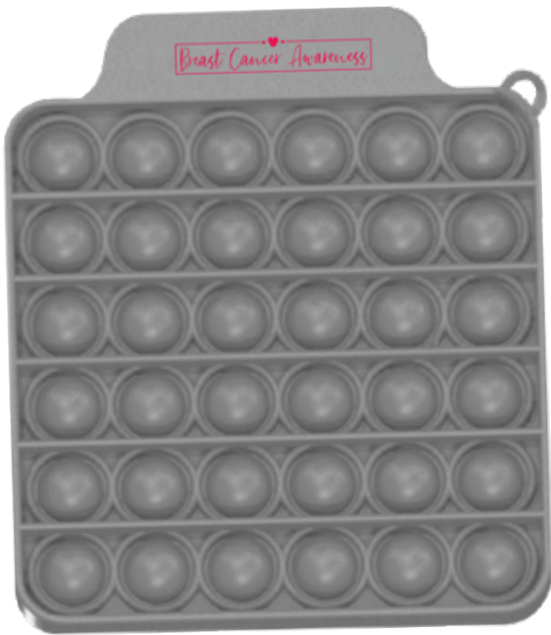

#80003

**#80003 PUSH POP SQUARE
STRESS RELIEVER GAME**

1. Made Of Silicone Material
   - Fun Stress Reliever
   - Press Bubbles Down To Relieve Stress
   - Make Your Own Pattern By Pressing On Different Bubbles Or Just Press For Fun
   - Encourages Focus And Self-Soothing For Users With Anxiety, Attention Disorders And More
   - Perfect For Reducing Stress And Boredom
   - Fun For All Ages 3+
   - Stock Design: Pink Awareness 14
2. As Low As $2.69(C) | Min. 100