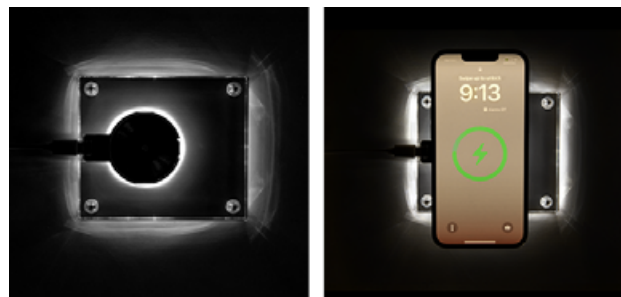

#25163 - 15W ACRYLIC LIGHT UP WIRELESS CHARGER

- Charge Qi Enabled Devices Wirelessly By Placing Compatible Device On Top Of Charging Pad
- White LED Lights Illuminate When In Use Features Over Current & Over Temperature Protection And FOD (Foreign Object Detection)
- Output: 15W
- Features A USB-C To USB-C Input (Cord Included)
- Stock Design: Pink Awareness 58
- As Low As $19.99(C) | Min. 25

Contents not included