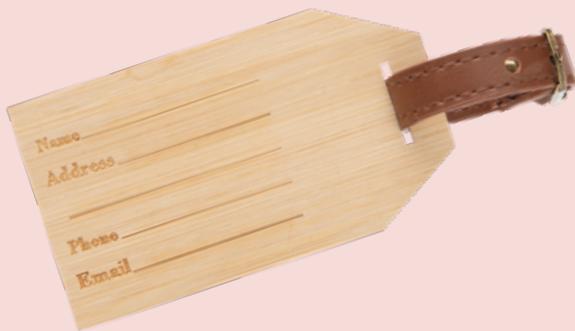

#3722

#30099 HEMP POUCH
· Made Of 100% Sustainable Hemp
· Zippered Main Compartment
· Spot Clean/Air Dry
· Stock Design: Pink Awareness 35
As Low As \$4.99(C) | Min. 100

#9753 OUTBOUND BAMBOO LUGGAGE TAG
· Bamboo ID Tag
· Leatherette Strap With Copper Plated Buckle Closure
· Attaches Securely To Luggage, Backpacks, Laptop Cases, Etc.
· Stock Design: Pink Awareness 13
As Low As \$1.99(C) | Min. 250